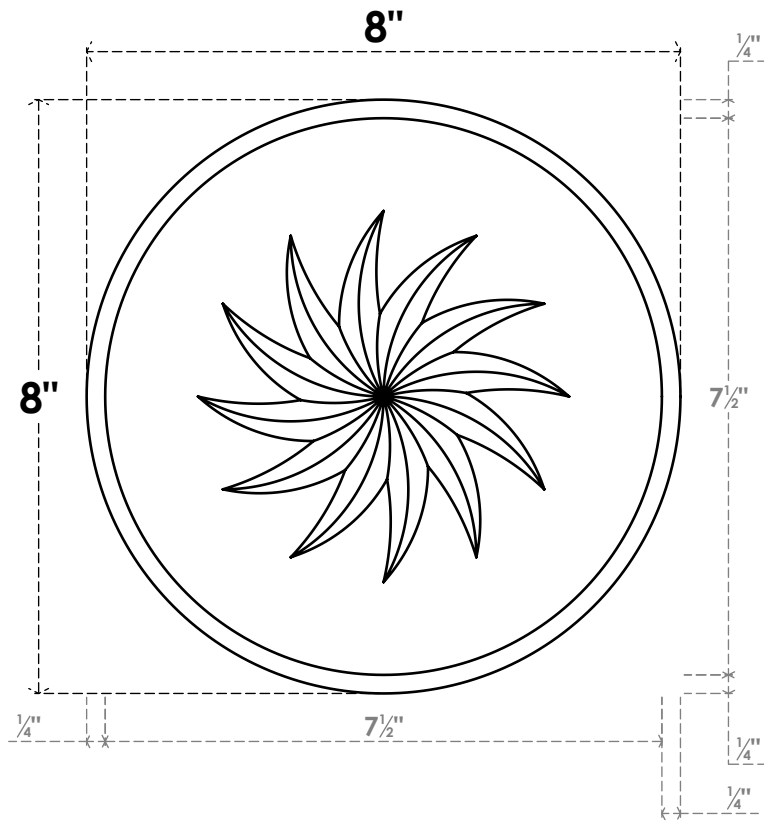

# ROSP080X080X050GRY13

8"W X 8"H X 1/2"P STANDARD GRAYSON SPIRAL ROSETTE WITH BEVELED EDGE, ARCHITECTURAL GRADE PVC

**FRONT**

**SIDE**

EKENA MILLWORK  
2300 WEST MAIN ST.  
CLARKSVILLE, TX 75426  
TOLL FREE: 866-607-0453  
WWW.EKENAMILLWORK.COM