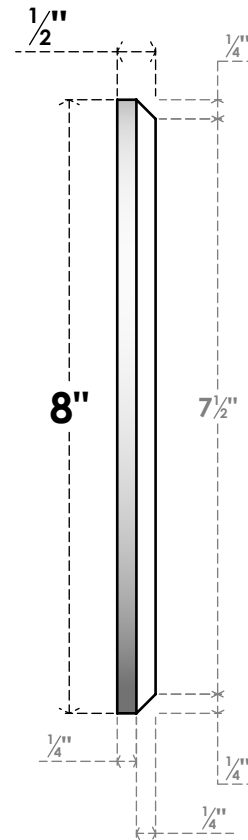

# ROSP080X080X050GRY13

8"W X 8"H X 1/2"P STANDARD GRAYSON SPIRAL ROSETTE WITH BEVELED EDGE, ARCHITECTURAL GRADE PVC

**FRONT**

**SIDE**

EKENA MILLWORK  
2300 WEST MAIN ST.  
CLARKSVILLE, TX 75426  
TOLL FREE: 866-607-0453  
WWW.EKENAMILLWORK.COM

**NOTES**

1. INSTALLATION TO BE COMPLETED IN ACCORDANCE WITH MANUFACTURER'S SPECIFICATIONS.
2. DRAWING MAY NOT BE TO SCALE
3. THIS DRAWING IS INTENDED FOR DESIGN AND PLANNING PURPOSES ONLY.
4. ALL INFORMATION CONTAINED HEREIN WAS CURRENT AT THE TIME OF DEVELOPMENT BUT MUST BE REVIEWED AND APPROVED BY THE PRODUCT MANUFACTURER TO BE CONSIDERED ACCURATE.
5. ARCHITECTURAL GRADE PVC PRODUCTS ARE MADE FROM EXPANDED CELLULAR PVC AND COME NATURALLY WHITE BUT MAY BE PAINTED